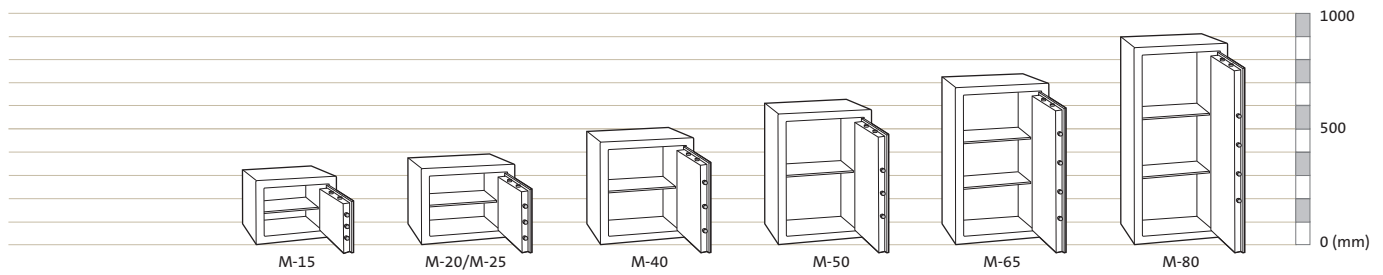

**LIGHT WEIGHT,
CERTIFIED & VALUE FOR
MONEY PROTECTION**
FOR CASH AND
VALUABLES SUITABLE
FOR ALL AREAS OF THE
HOME AND OFFICE

CONSUL

BURGLARY-RESISTANT PROTECTION

KEY FEATURES

- Market leading light weight allows for easier installation.
- Burglary protection in accordance with EN 1143-1, as certified by ECB•S for Grade 0 and I.
- Composite door made from 8mm steel with an overall thickness of 35mm.
- The body is 45 mm overall, comprising the inner and outer steel walls, the space between which is filled with a multi-material burglary resistant barrier.
- 25mm diameter steel bolts secure the door, three operating horizontally and two each vertically upwards and downwards.
- Recessed door & concealed internal hinges which give a smooth finish & prevent areas of attack.
- Model 25 & above has the ability to store A4 Binders.
- The safe is prepared & anchoring kit is supplied to allow the Consul range to be securely base- or rear-fixed to resist unauthorised removal once installed.

CONSUL

PRODUCT SPECIFICATIONS

GRADE 0

Model	External Height (mm)	External Width (mm)	External Depth* (mm)	Internal Height (mm)	Internal Width (mm)	Internal Depth (mm)	Capacity (litres)	Net Weight (kg)	No. of Shelves
M-15	280	370	350	190	280	250	13	40	1
M-25	330	450	400	240	360	300	26	54	1
M-40	450	450	400	360	360	300	39	67	1
M-50	570	450	400	480	360	300	52	81	1
M-65	690	450	400	600	360	300	65	94	2

* Dimensions exclude handle projection.

GRADE I

Model	External Height (mm)	External Width (mm)	External Depth* (mm)	Internal Height (mm)	Internal Width (mm)	Internal Depth (mm)	Capacity (litres)	Net Weight (kg)	No. of Shelves
M-20	330	450	330	240	360	230	20	50	1
M-25	330	450	400	240	360	300	26	59	1
M-40	450	450	400	360	360	300	39	72	1
M-50	570	450	400	480	360	300	52	86	1
M-65	690	450	400	600	360	300	65	100	2
M-80	850	450	400	760	360	300	82	117	2